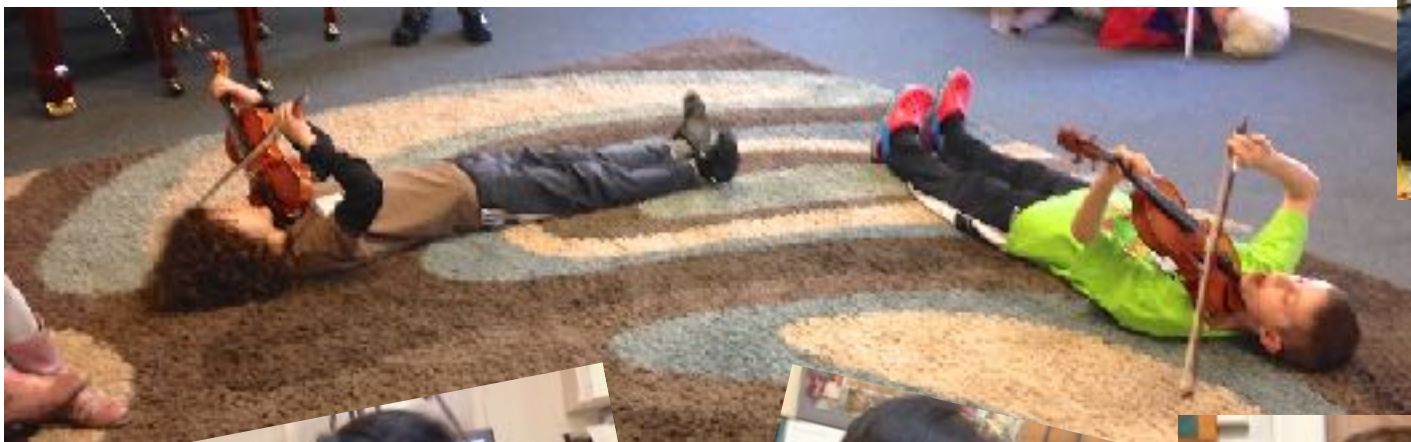

### 9:30-4:00

*featuring:*

# Reagan Brasch, Violin

Music Center of the Northwest once again will host a one day workshop for Suzuki Violin students, level Pre-Twinkle to Book 5. A fun and full day of group classes, music activities, parent education, making new friends and seeing old ones. Students will leave feeling inspired and motivated. Parents will enjoy the discussion session with Reagan and watching their student perform with the group in the final recital.